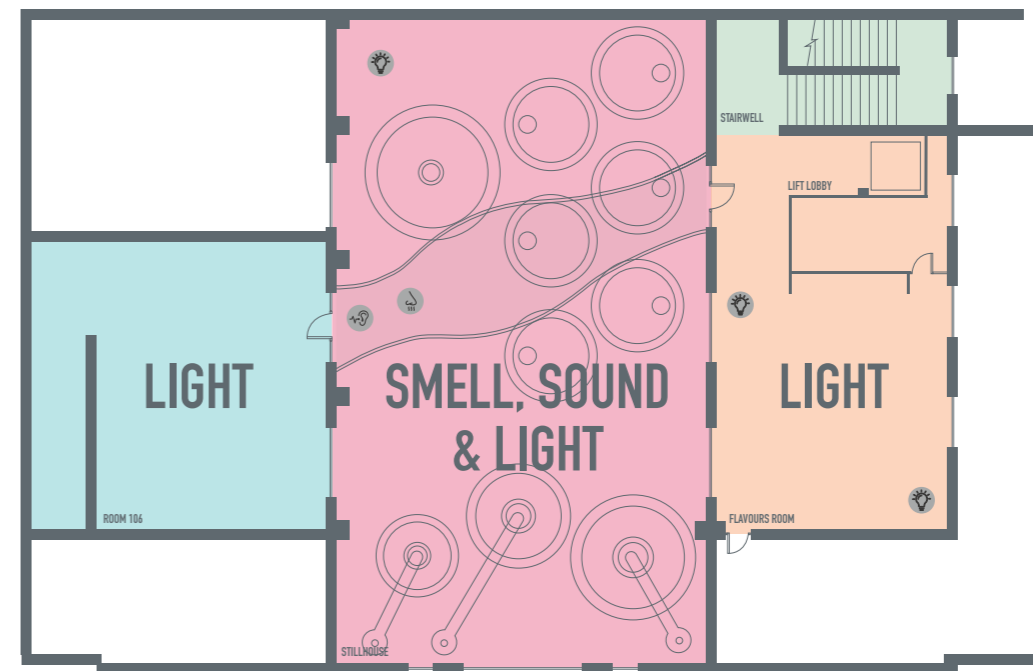

COLOUR KEY

● SENSORY FRIENDLY
● MEDIUM SENSORY
● LOWER SENSORY
● HIGHER SENSORY

First Floor

SENSORY HOTSPOTS

- Light - Bright spotlight
- Sound - Speaker
- Smell - Brewing

SENSORY HOTSPOTS

- Light - Bright spotlight
- Sound - Speaker
- Smell - Brewing

SENSORY HOTSPOTS

- Light - Bright spotlight
- Sound - Speaker
- Smell - Brewing